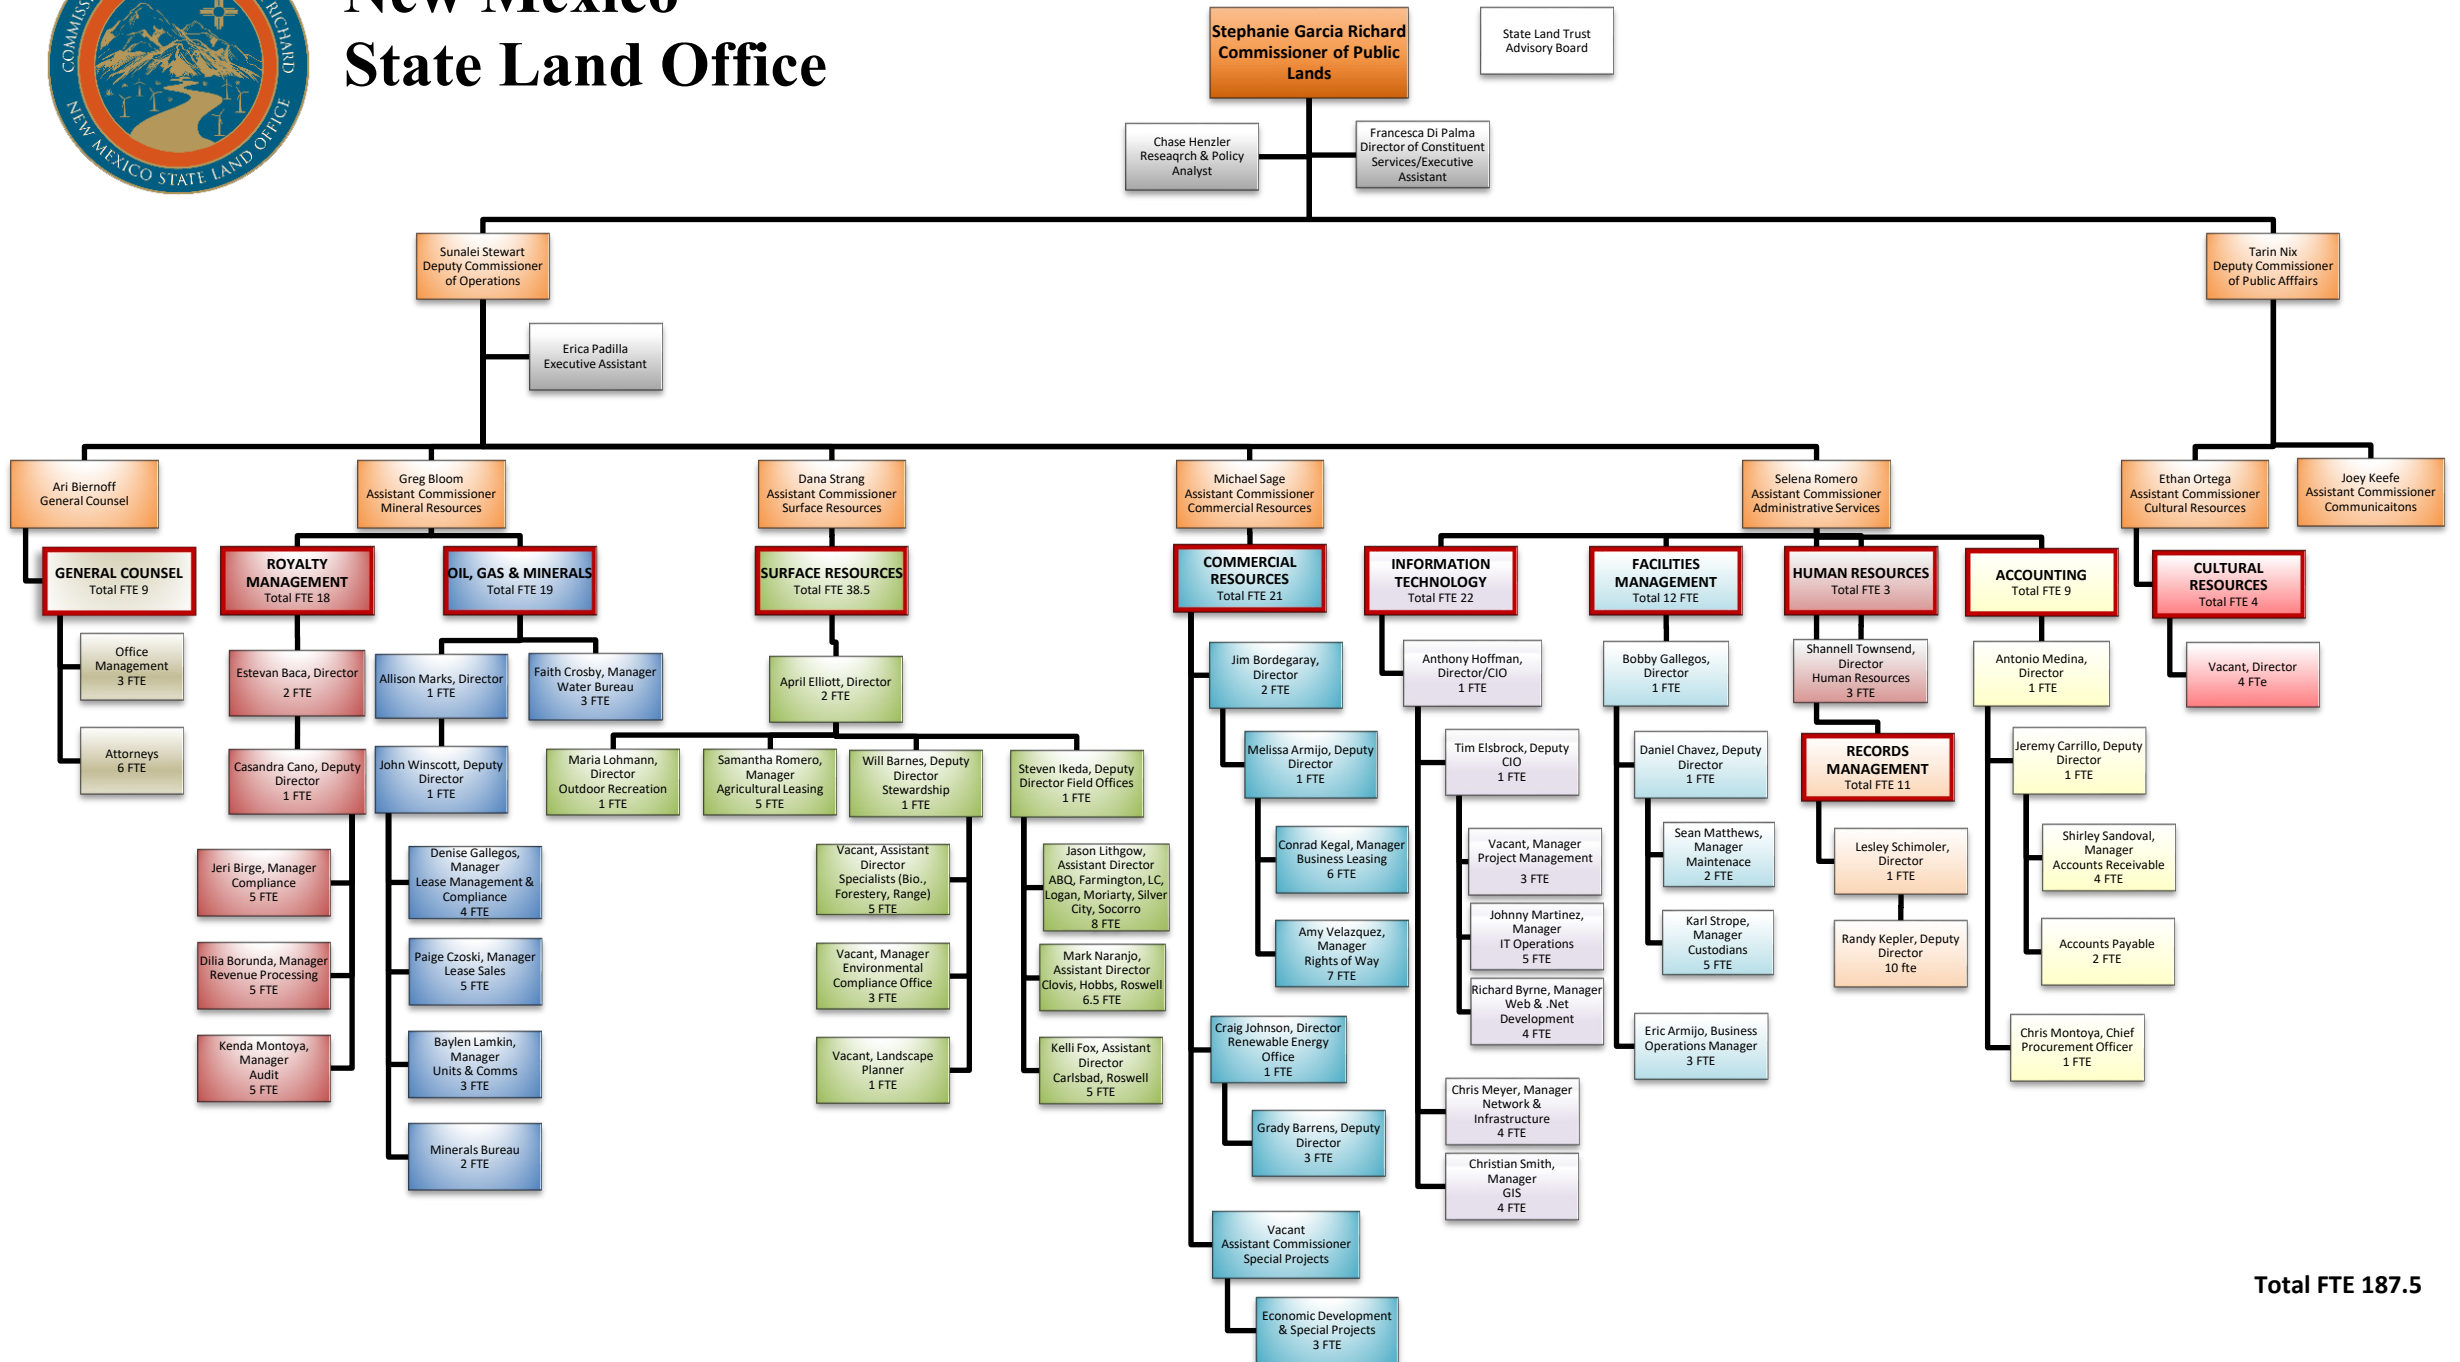

New Mexico State Land Office

Total FTE 187.5