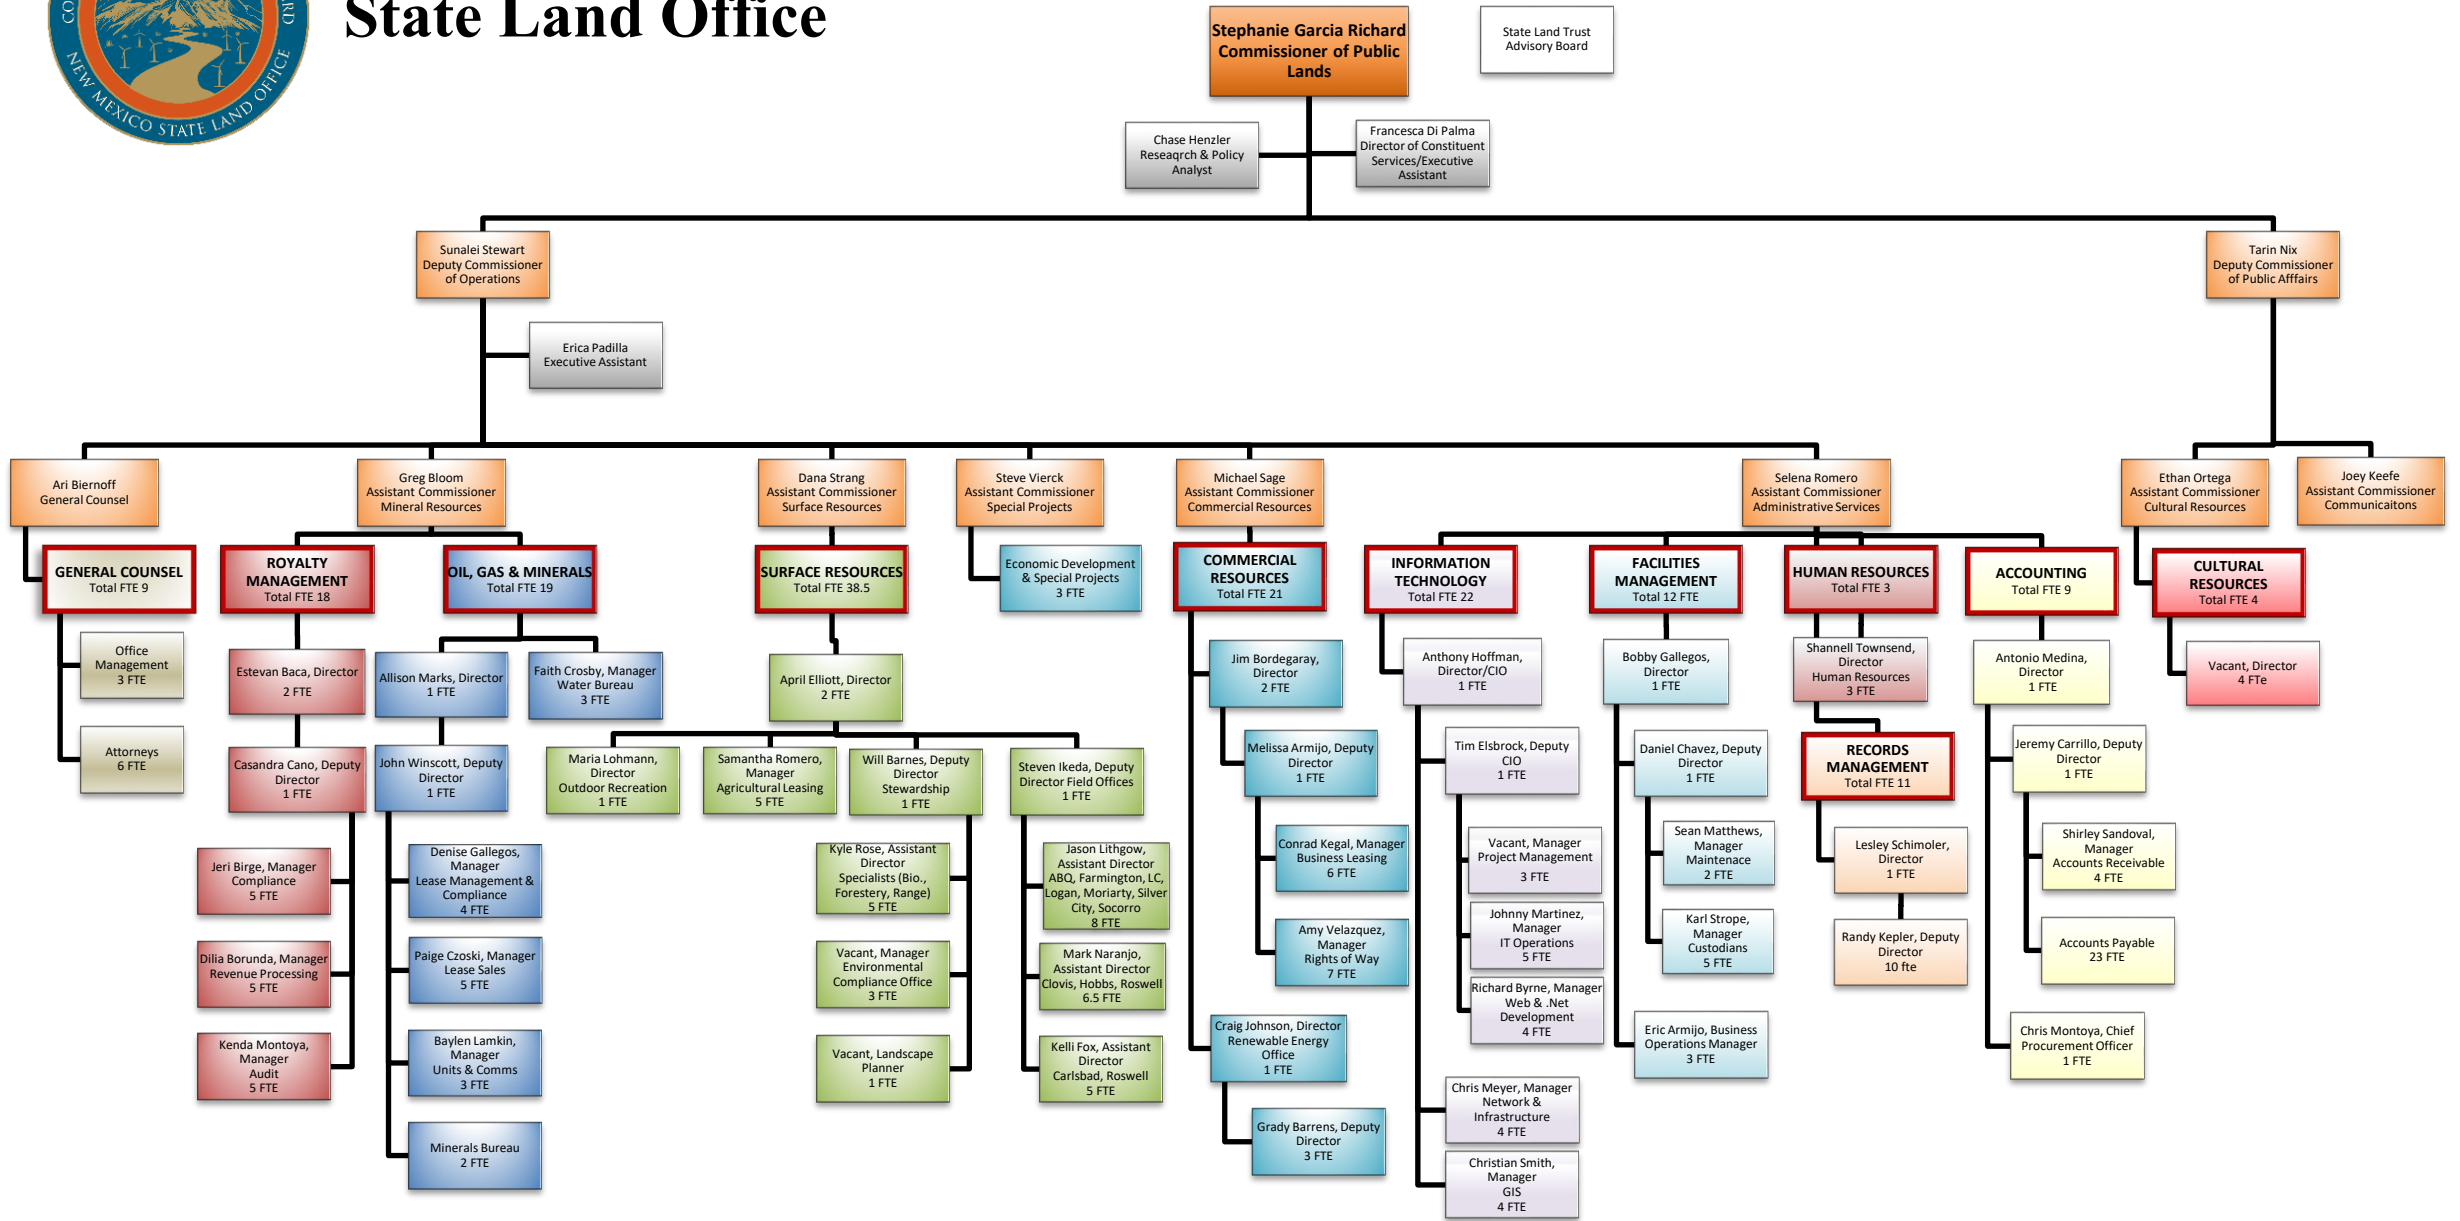

# New Mexico State Land Office

Total FTE 181.5