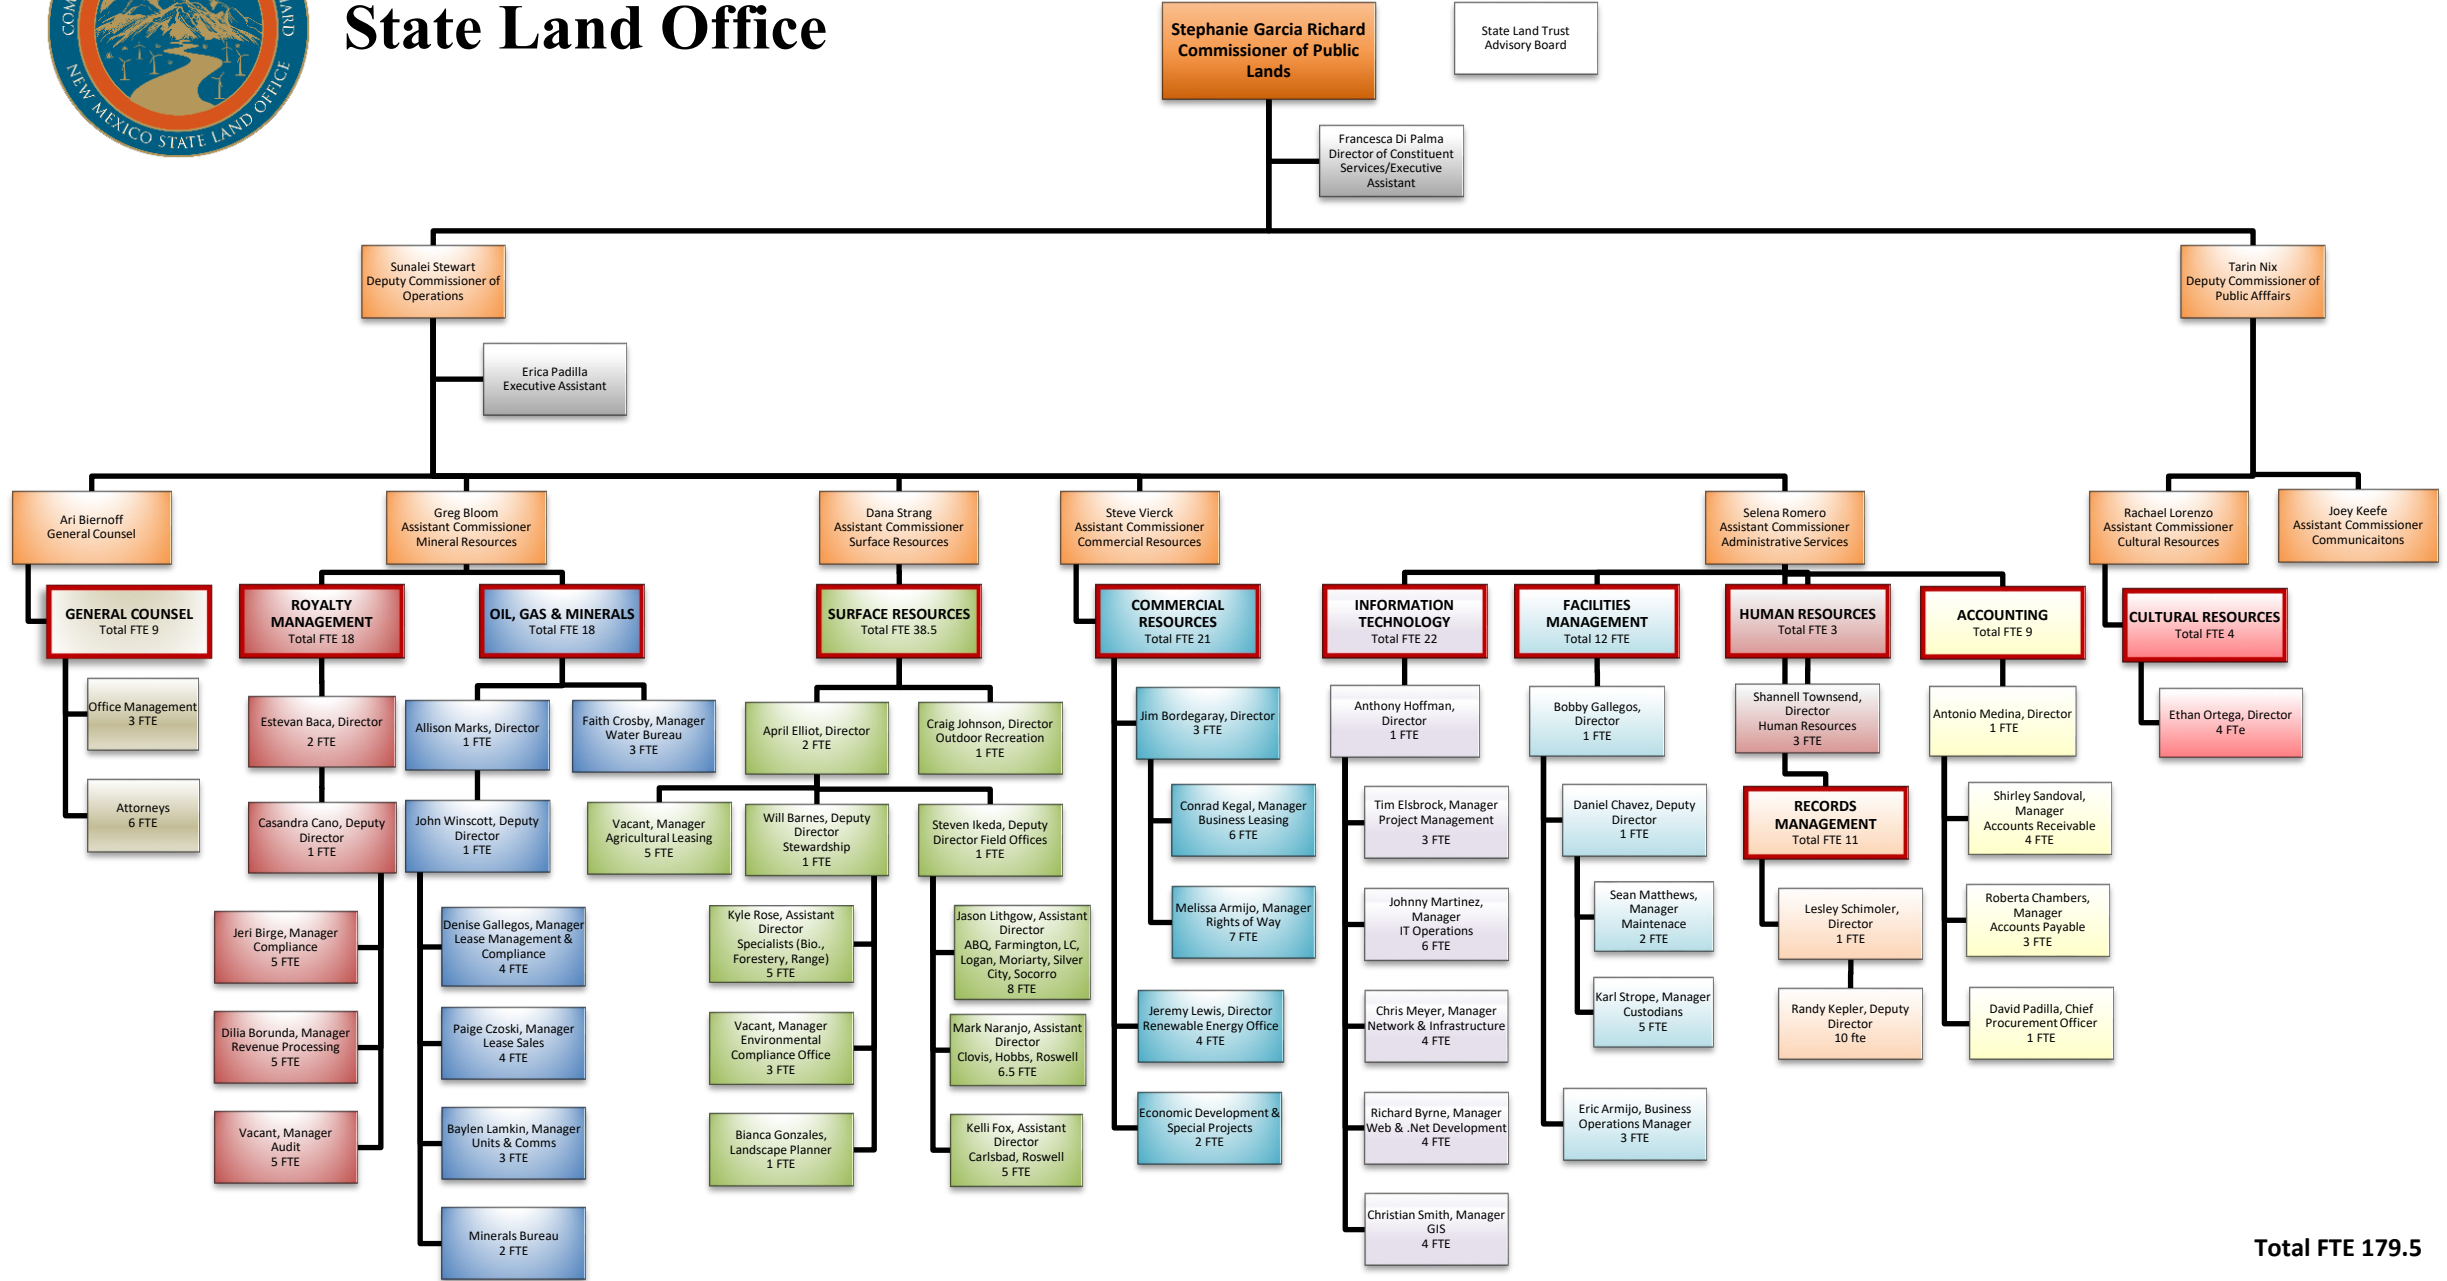

New Mexico State Land Office

Total FTE 179.5