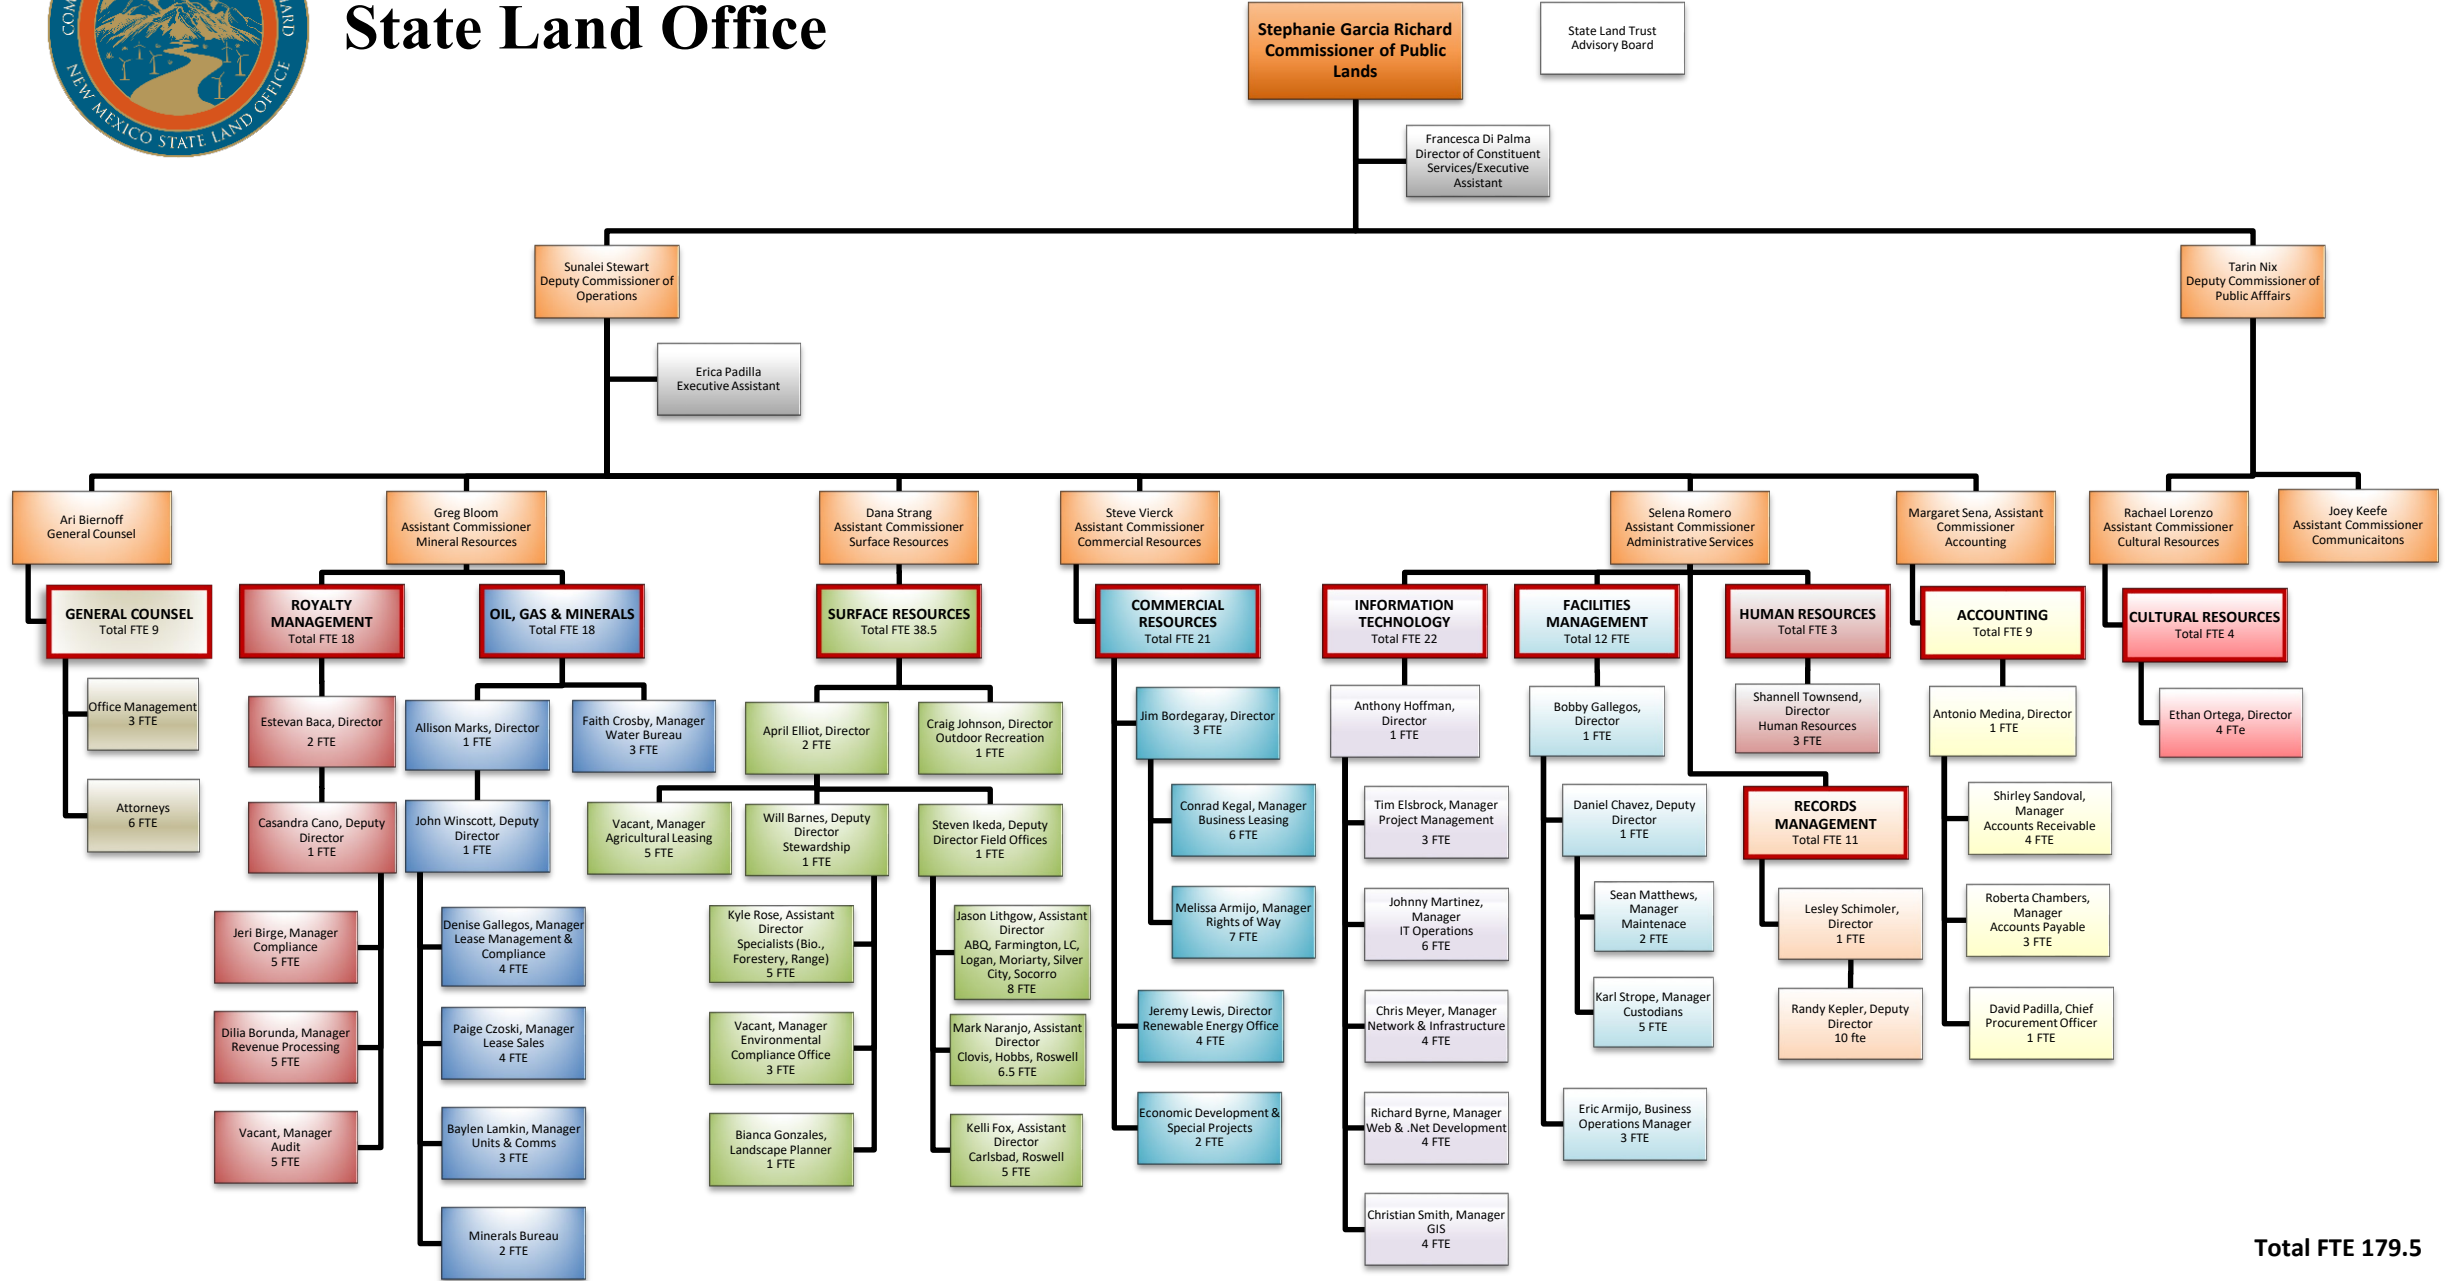

New Mexico State Land Office

Total FTE 179.5