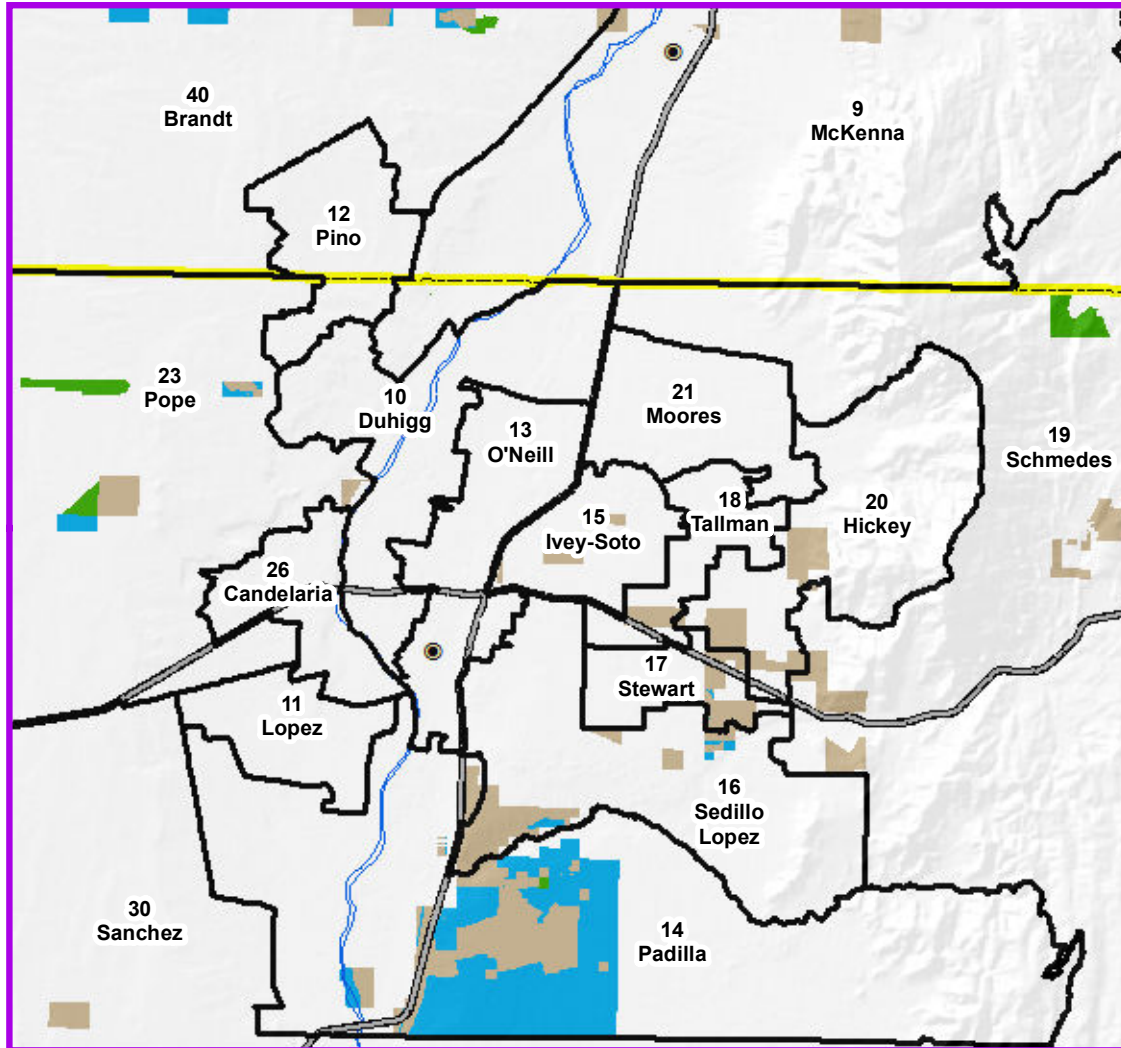

Please see the back of this page for enlarged insets covering the Albuquerque, Santa Fe and Las Cruces areas, and for a listing of House District Numbers and the State Representatives for those districts.

Albuquerque Inset

Legend

- | | |
|--------------------------|--------------|
| State Trust Lands | Major Rivers |
| Subsurface Estate | Interstates |
| Surface Estate | County Lines |
| Both Estates | |