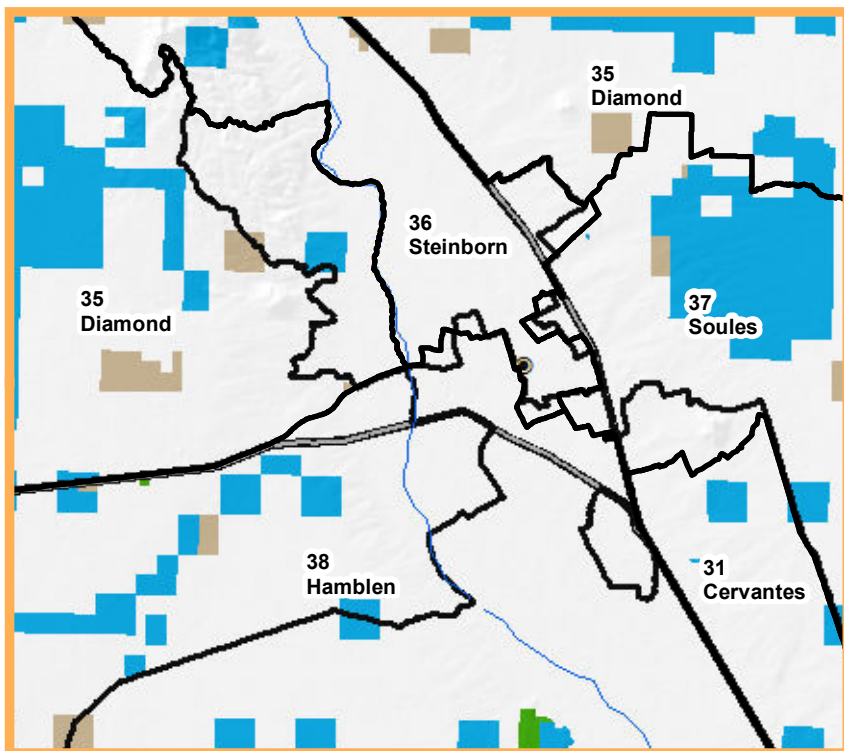

Las Cruces Inset