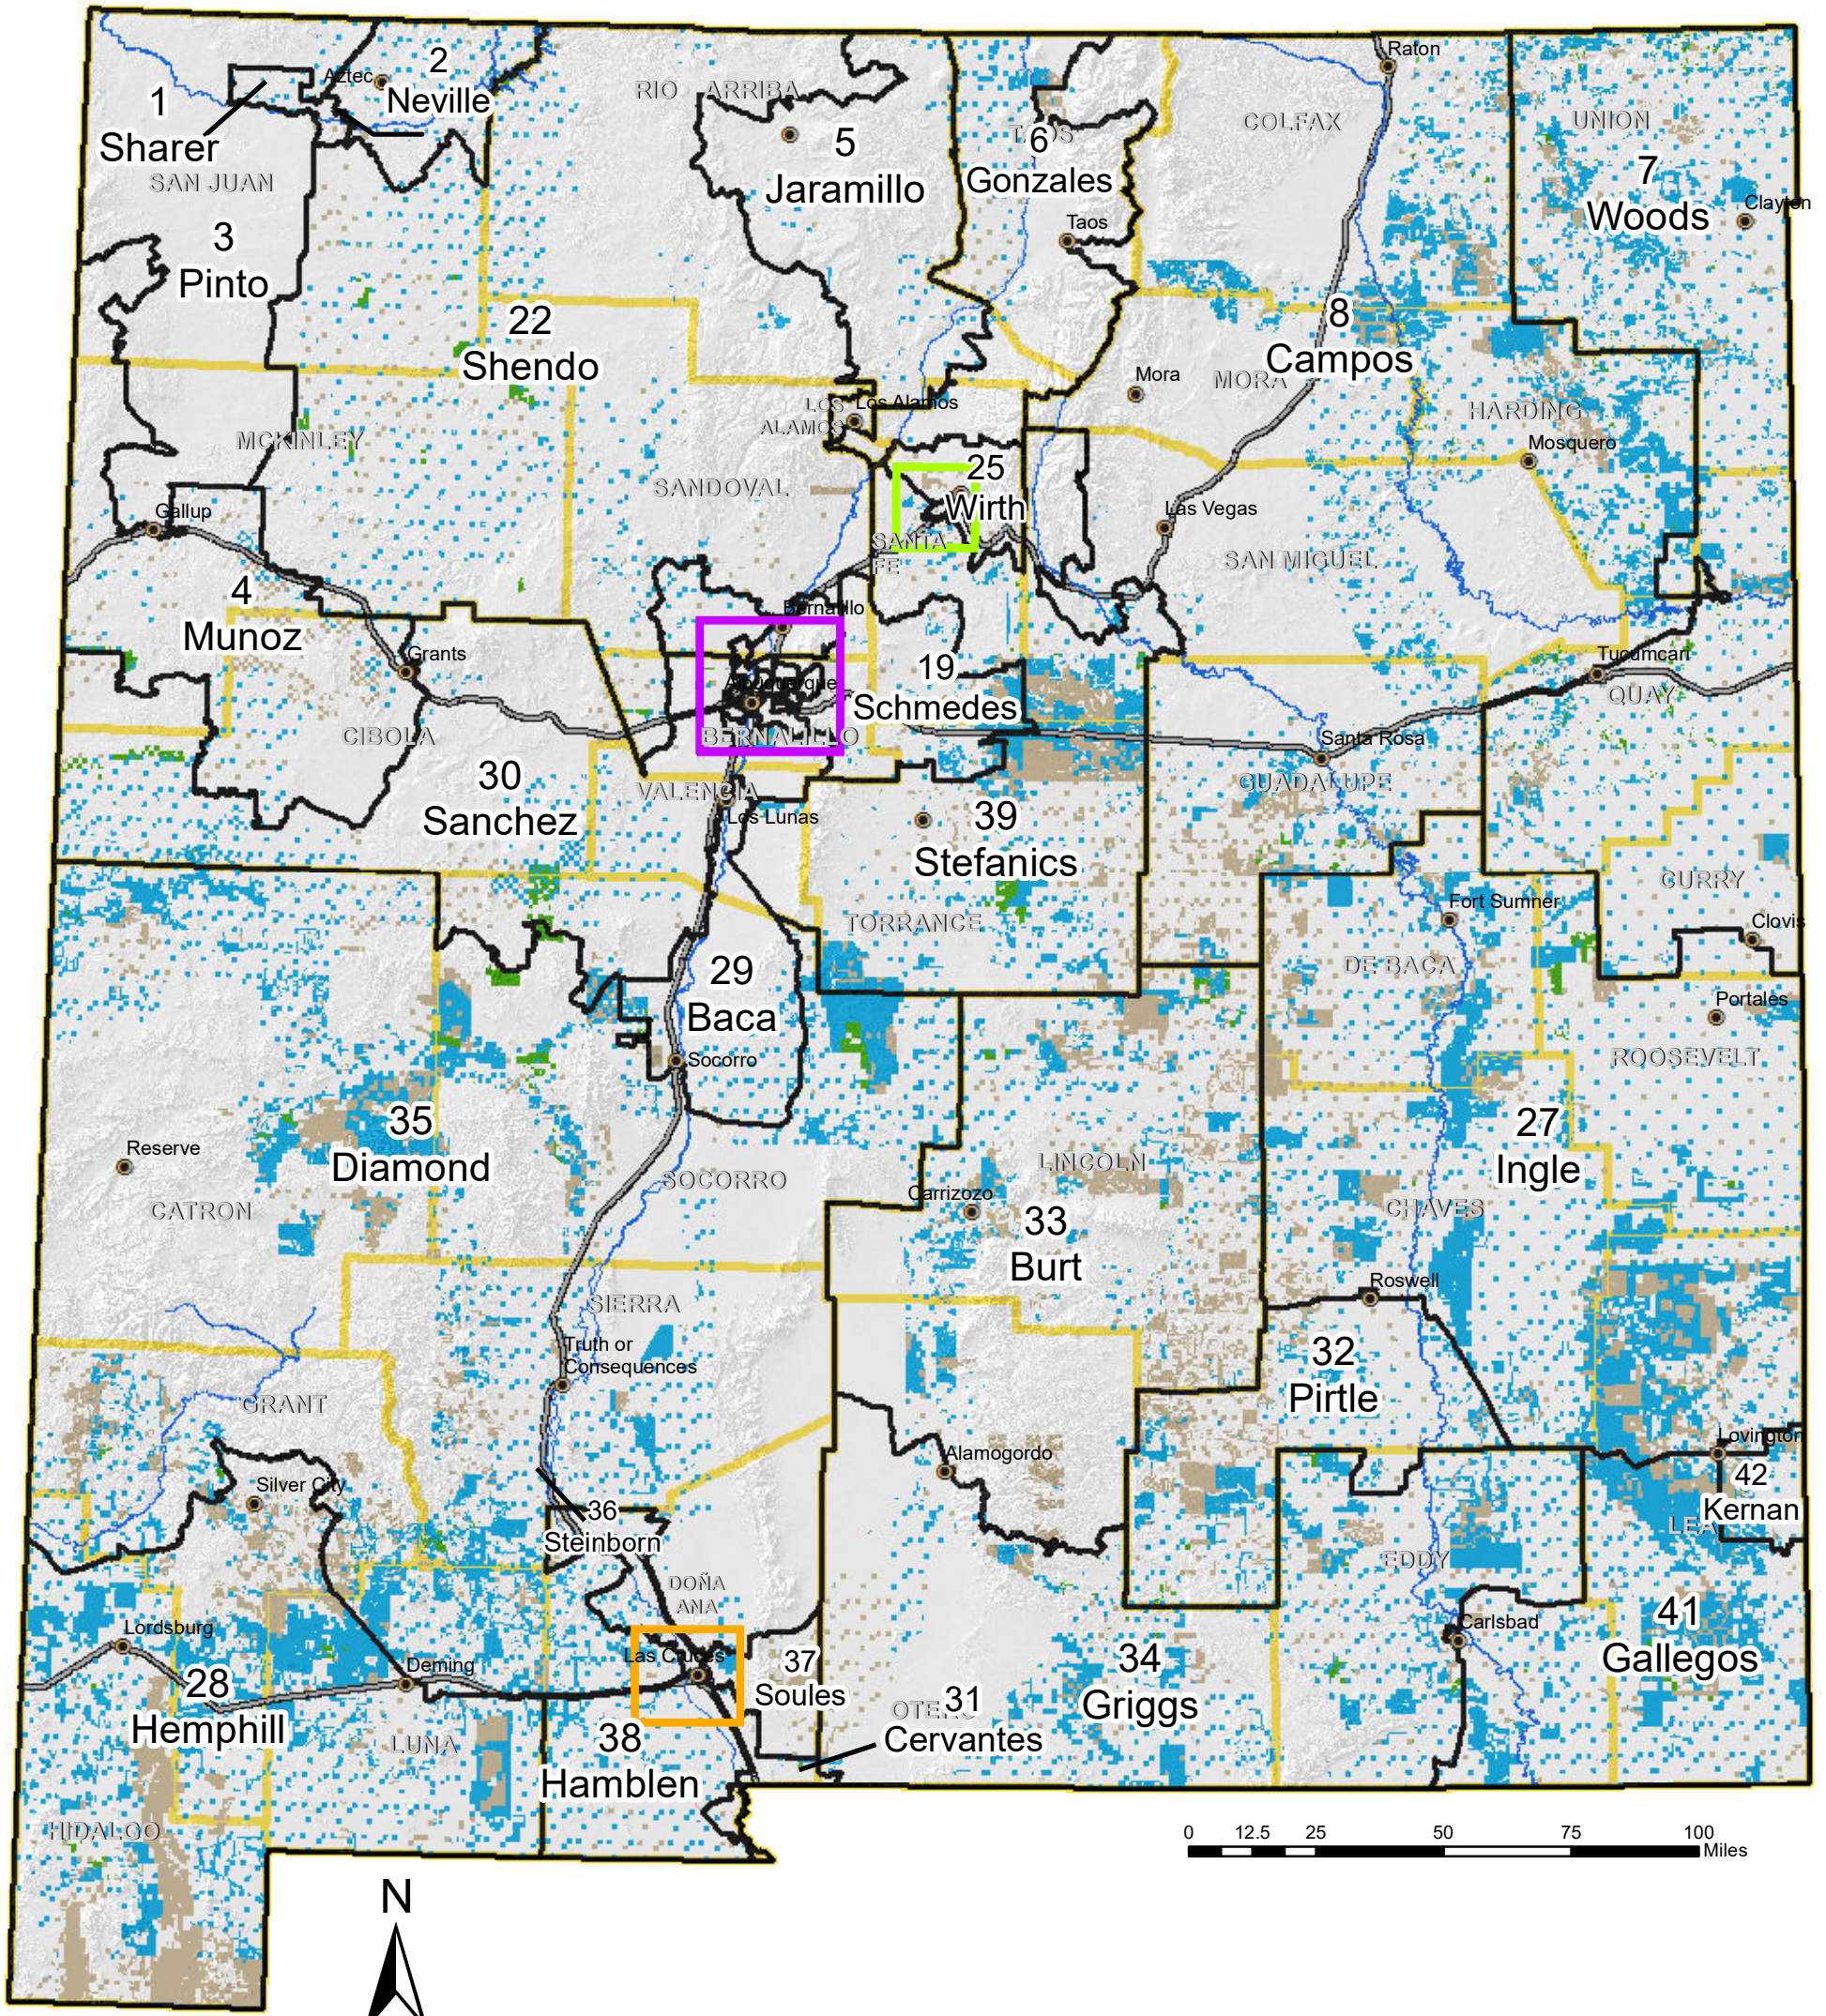

State of New Mexico

2021 State Senate Districts with State Trust Lands

Legend

- County Seats
- State Trust Lands
 - Subsurface Estate
 - Surface Estate
 - Both Estates
- Major Rivers
- Interstates
- Senate Districts
- County Lines

Please see the back of this page for enlarged insets covering the Albuquerque, Santa Fe and Las Cruces areas, and for a listing of House District Numbers and the State Representatives for those districts.

Albuquerque Inset

Legend

- | | |
|--------------------------|--------------|
| State Trust Lands | Major Rivers |
| Subsurface Estate | Interstates |
| Surface Estate | County Lines |
| Both Estates | |