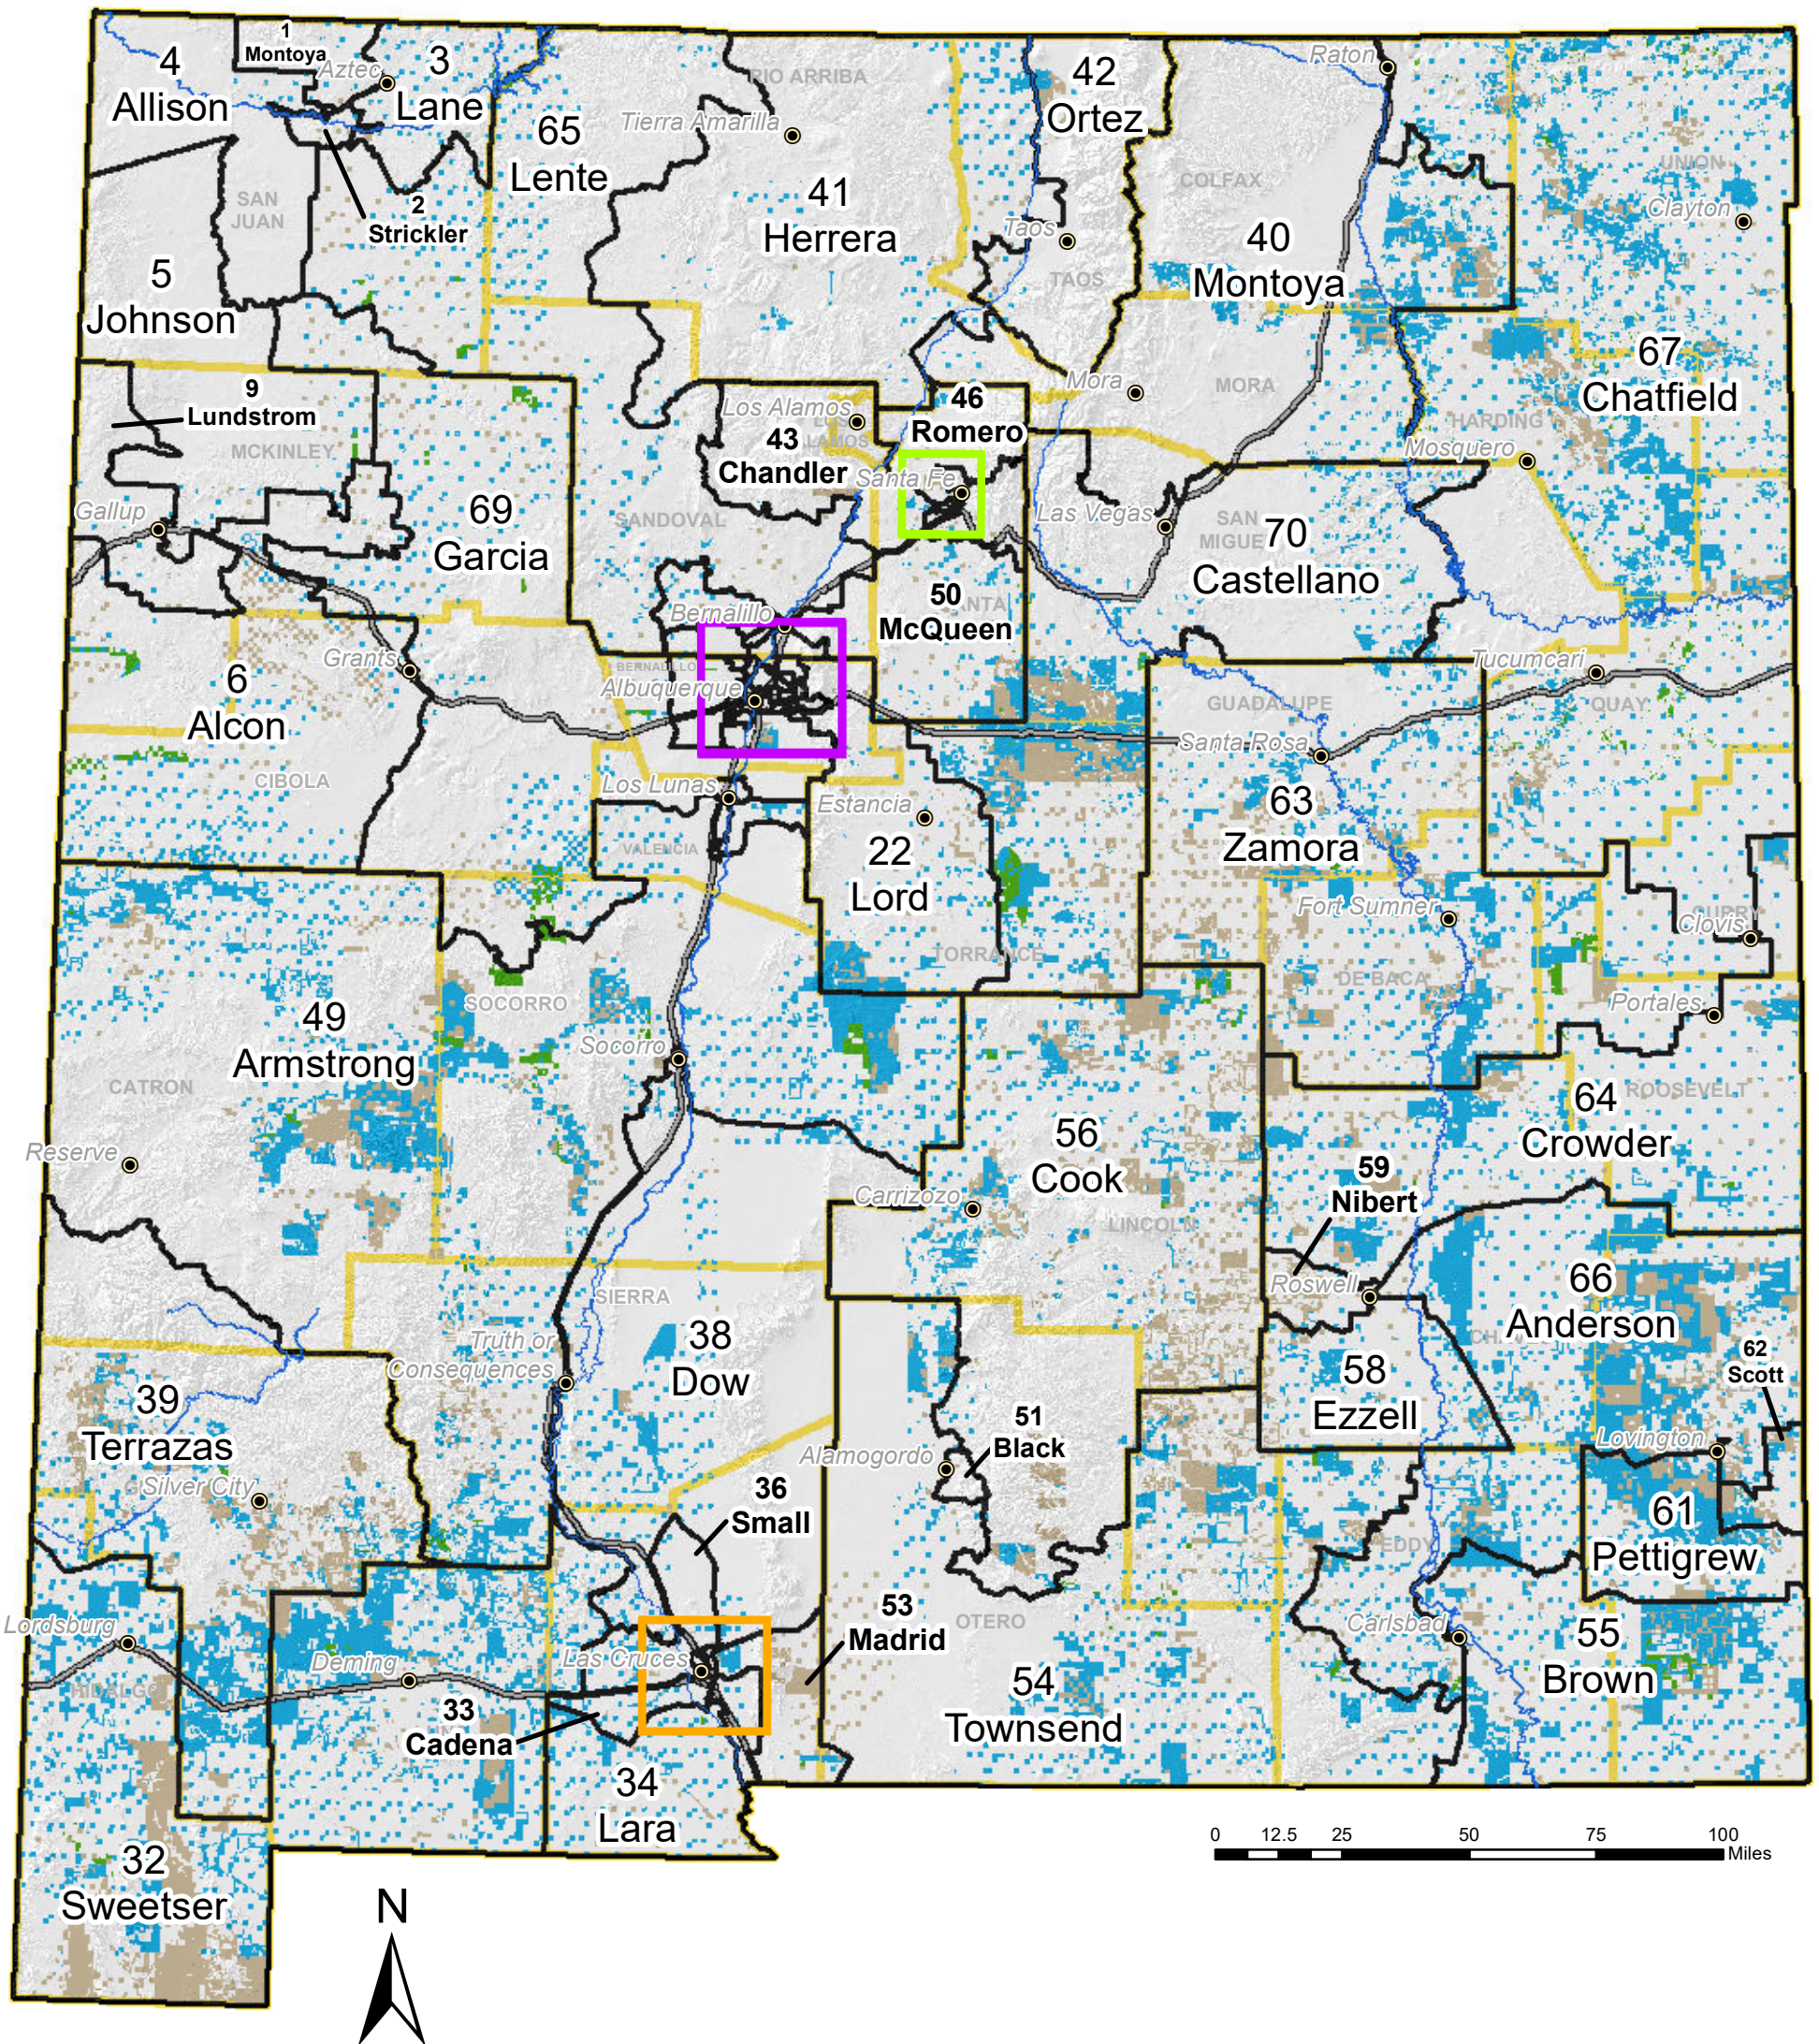

# State of New Mexico

## 2021 State House of Representatives Districts with State Trust Lands

### Legend

- |                           |              |
|---------------------------|--------------|
| Subsurface Estate         | County Seats |
| Surface Estate            | Interstates  |
| Both Estates              | Major Rivers |
| Representatives Districts | County Lines |

### Legend

- |                   |              |
|-------------------|--------------|
| Subsurface Estate | County Seats |
| Surface Estate    | Major Rivers |
| Both Estates      | Interstates  |
|                   | County Lines |