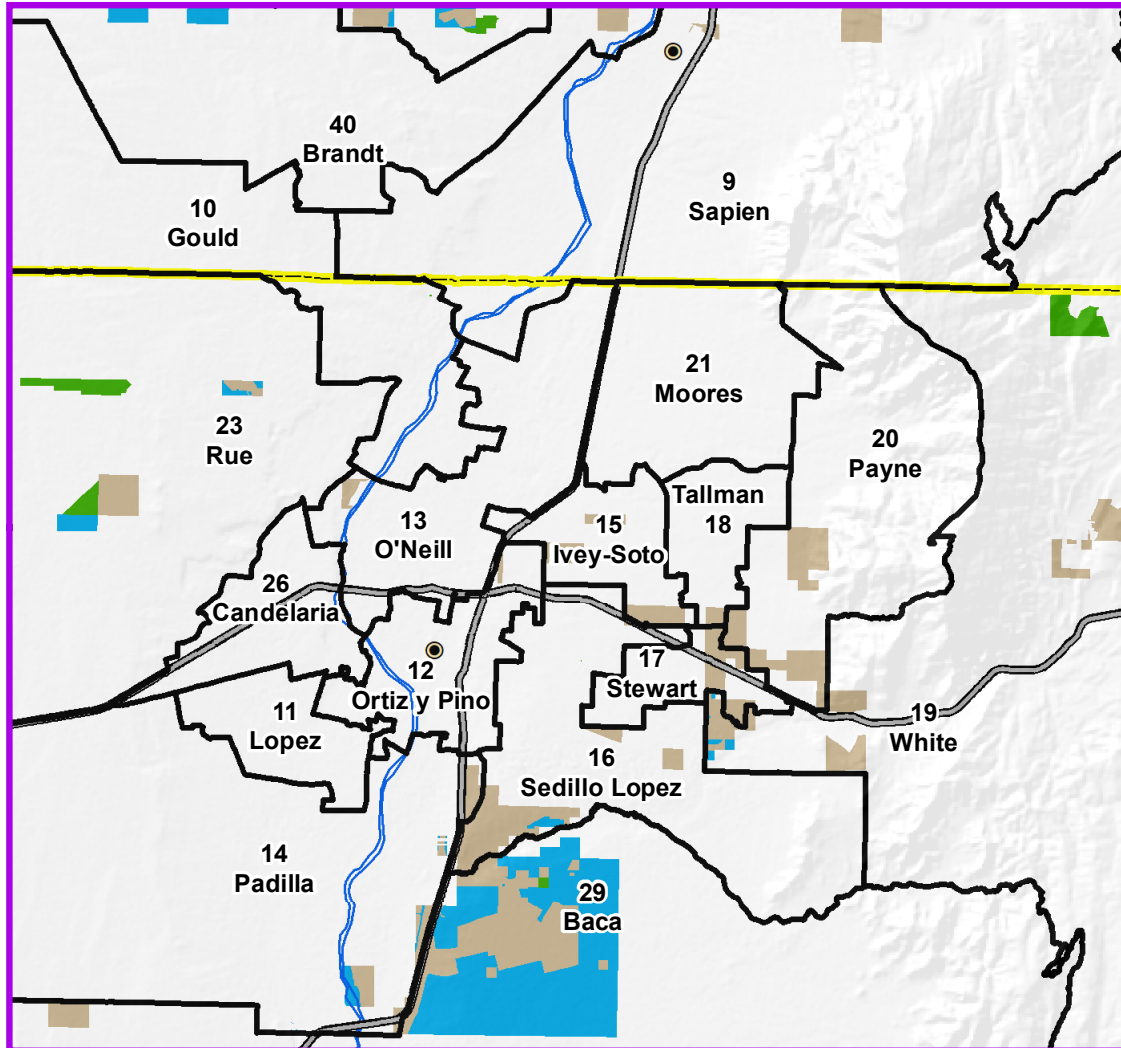

# 2019 State Senate Districts with State Trust Lands

### Albuquerque Inset

All three insets are drawn at the same scale.

### Legend

- |                   |              |
|-------------------|--------------|
| State Trust Lands | Major Rivers |
| Subsurface Estate | Interstates  |
| Surface Estate    | County Lines |
| Both Estates      |              |

### Las Cruces Inset