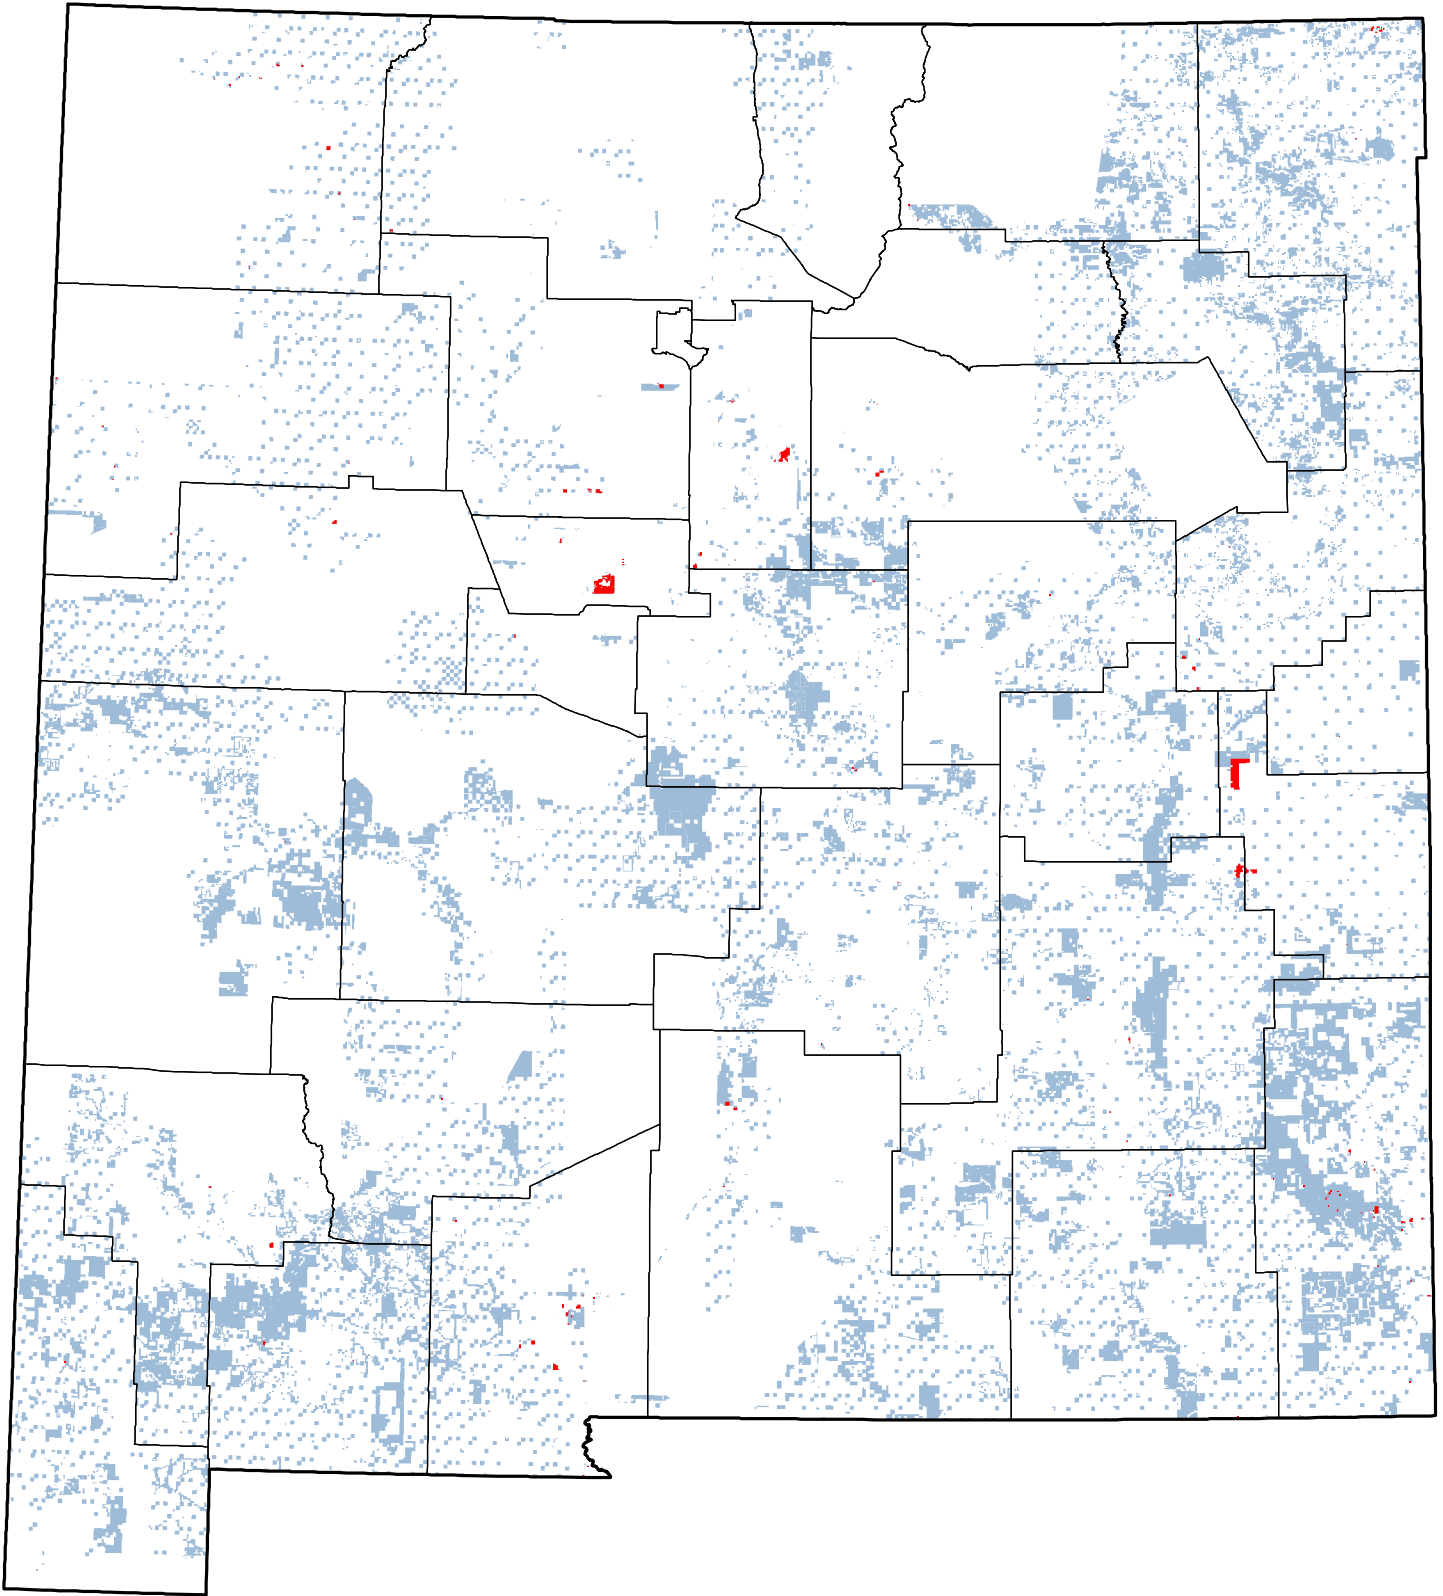

Exhibit A
State Game Commission Easement

-  New Mexico State Trust Lands Open to Sportsmen Access Under State Game Commission Easement
-  New Mexico State Trust Lands Withdrawn from Sportsmen Access Under State Game Commission Easement